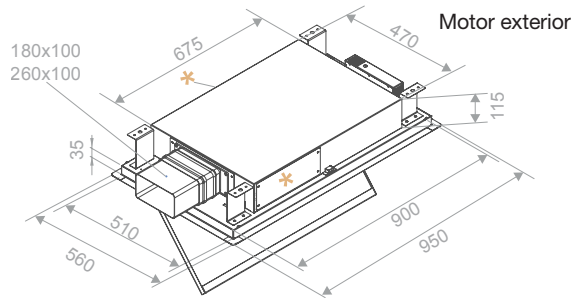

* Salida opcional bajo pedido